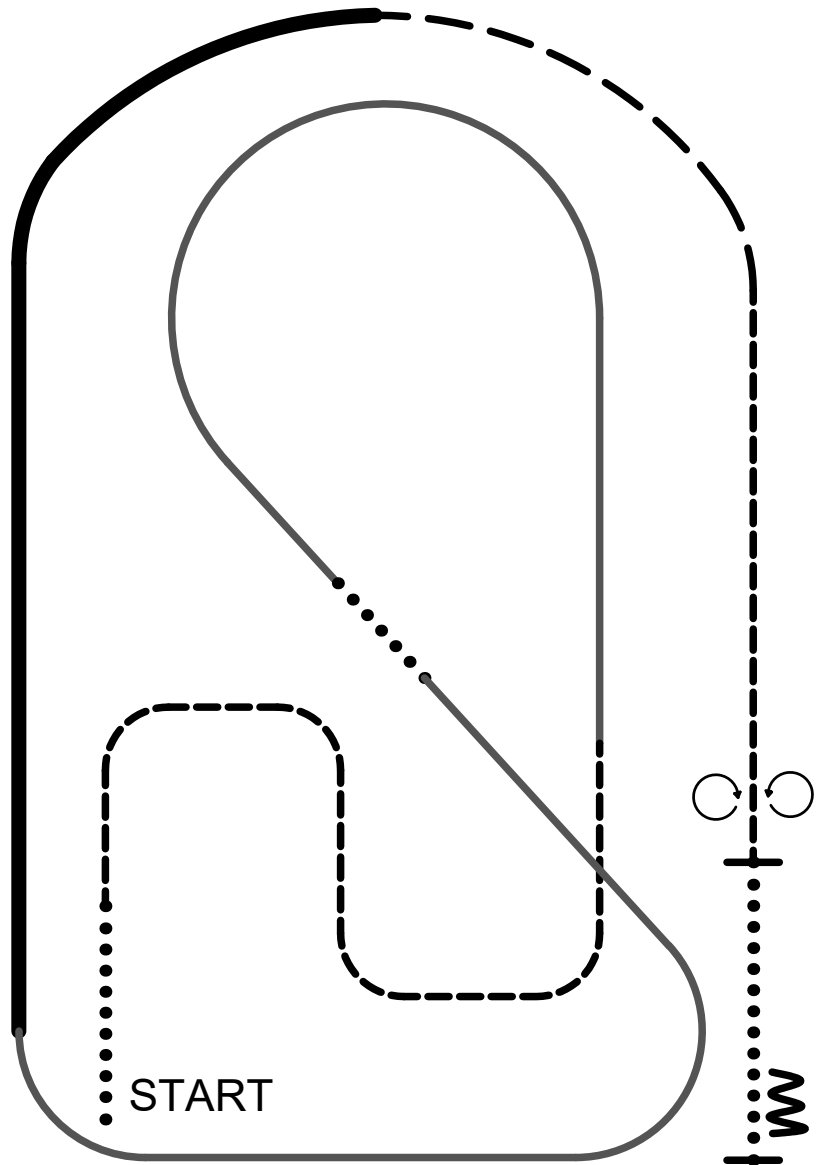

2018

Alternate Reining Pattern 15

NOTE: Trot work is to be performed sitting

NOTE: A 5 point penalty will be assessed for holding the horn.

NOTE: The drawn description of this pattern is only intended for the general depiction of the pattern. Contestants should utilize the arena space to best exhibit their horses.

1. Walk out of line
2. Trot serpentine
3. Lope left lead arc and diagonal
4. Perform a simple lead change
5. Lope right lead arc right
6. Extend the lope and arc right
7. Extended jog, collect to normal jog
8. Stop
9. Perform a 360 degree turn both directions
10. Walk
11. Stop and back

Walk
 Jog -----
 Extended Jog - - - - -
 Lope _____
 Extended Lope _____
 Halt ———|
 Cone x
 Back Up WW