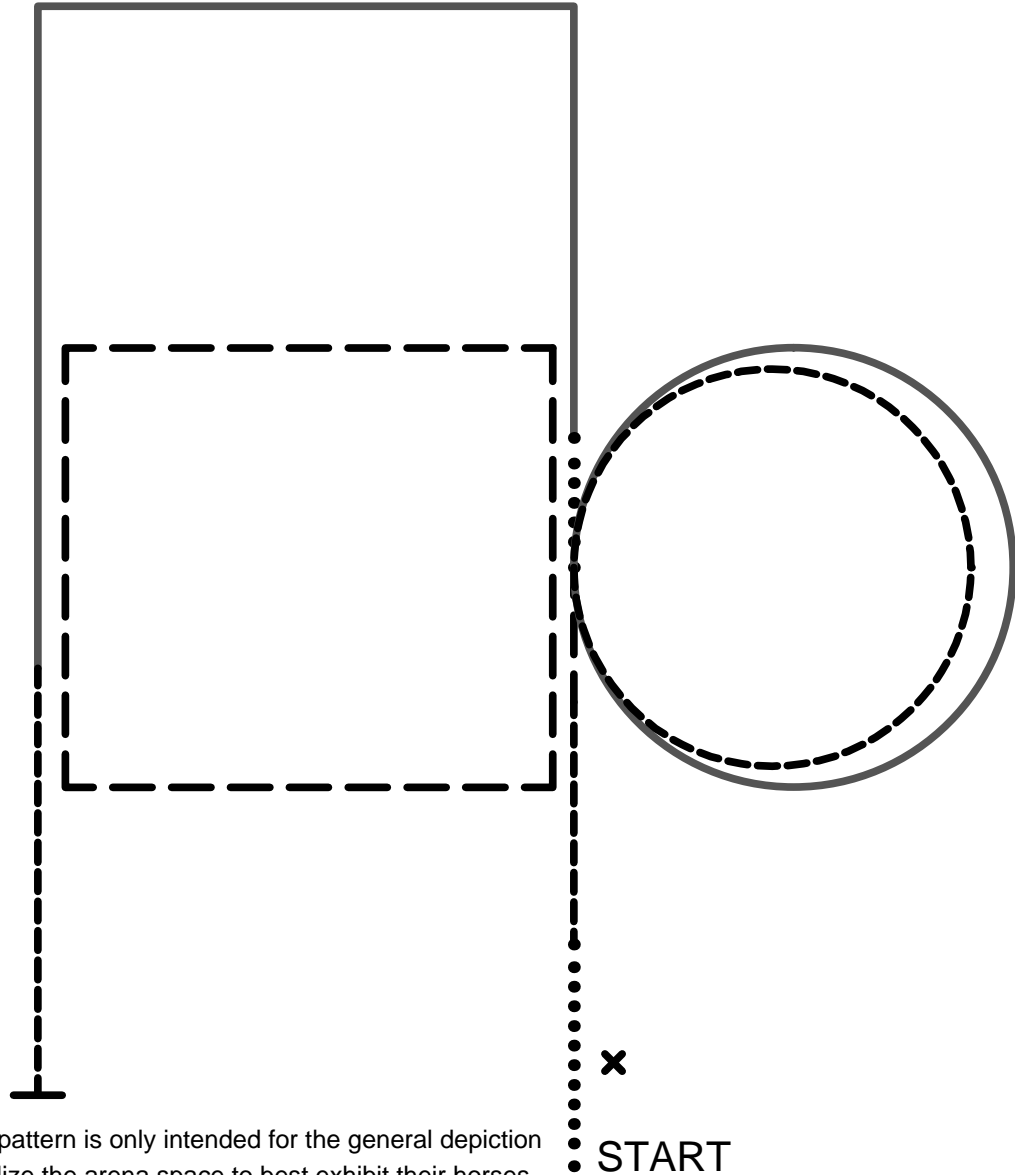

Intermediate D

NOTE: The drawn description of this pattern is only intended for the general depiction of the pattern. Contestants should utilize the arena space to best exhibit their horses.

<ol style="list-style-type: none"> 1. Walk out of line 2. Jog 3. Extend the jog and make a square left 4. Resume normal jog and circle right 5. Lope right lead around right circle 6. Perform simple lead change through walk 7. Lope left lead 8. Continue around 2 square corners to left 9. Break to jog 10. Halt 11. Return to lineup 	<p>Walk Jog ----- Extended Jog - - - - - Lope _____ Extended Lope _____ Halt ——— Cone x Back Up w</p>
---	---