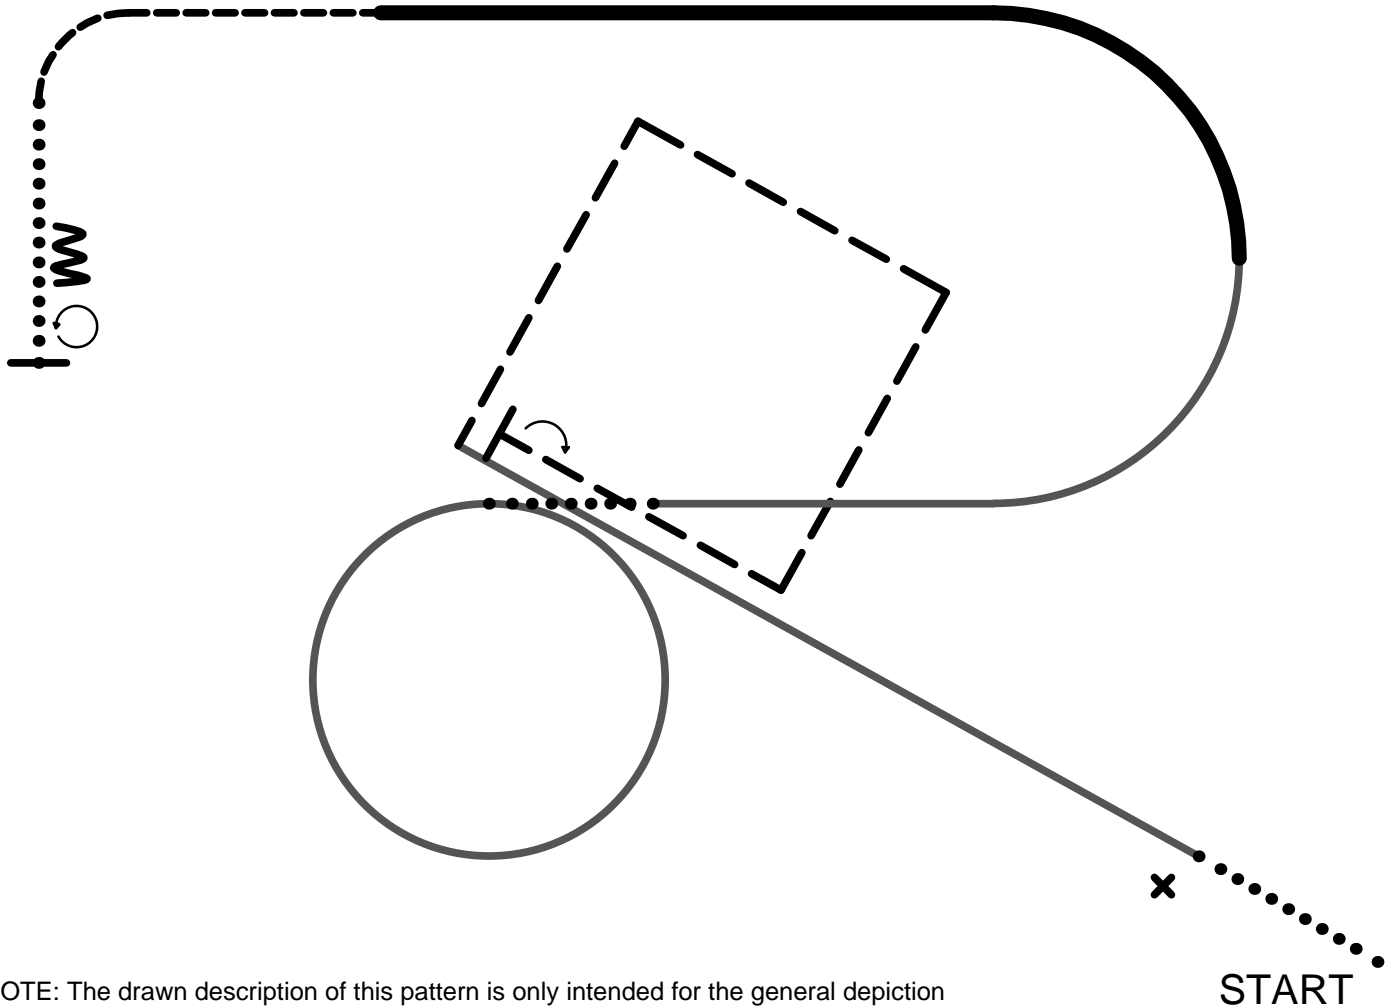

Advanced/Open L

NOTE: The drawn description of this pattern is only intended for the general depiction of the pattern. Contestants should utilize the arena space to best exhibit their horses.

<ol style="list-style-type: none"> 1. Walk out of line 2. Lope left lead to center 3. Break to extended jog, extended jog square 4. Halt, perform right rollback 5. Lope right lead circle 6. Perform simple lead change at close 7. Continue left lead, increase speed along arc 8. Break to jog, jog corner left 9. Walk one horse length 10. Halt, 360 degree turn left, back 11. Return to lineup 	<p>Walk Jog - - - - - Extended Jog — — — — — Lope ————— Extended Lope ————— Halt ——— Cone x Back Up W</p>
--	---