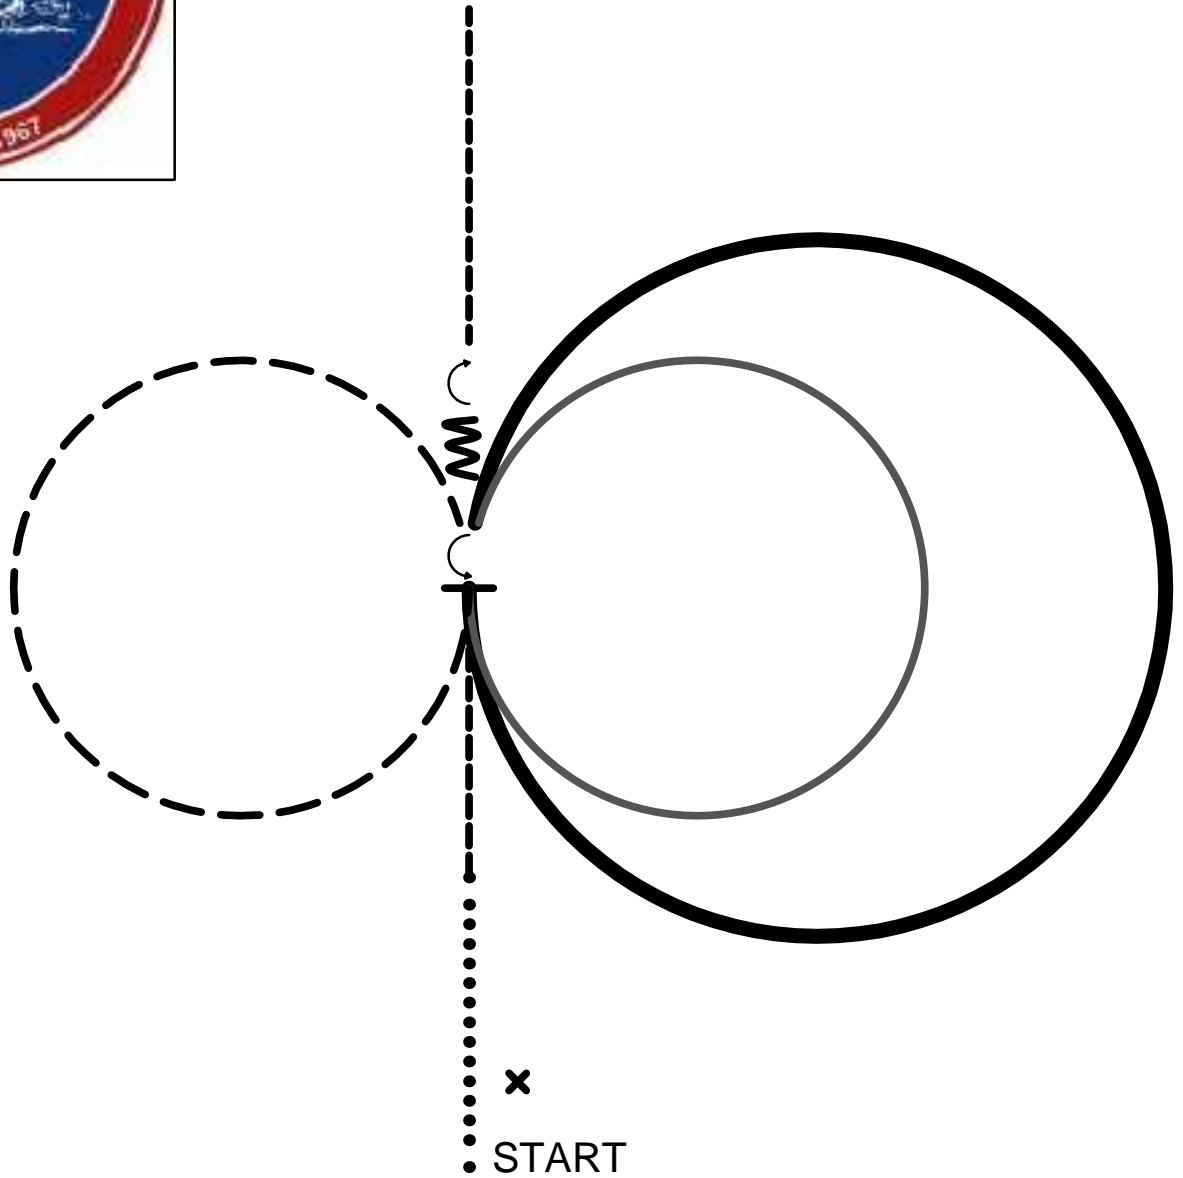

Advanced/Open F

NOTE: The drawn description of this pattern is only intended for the general depiction of the pattern. Contestants should utilize the arena space to best exhibit their horses.

<ol style="list-style-type: none"> 1. Walk out of line, continue halfway to center 2. Jog to center 3. Lope right lead circle to right 4. Extend the lope in a larger circle to right 5. Extended jog circle to the left 6. Halt at center 7. Turn 180 degrees to the left 8. Back 1 horse length 9. Turn 180 degrees to the right 10. Jog to end 11. Lineup on far side of arena 	<p>Walk Jog - - - - - Extended Jog — — — — — Lope ————— Extended Lope ————— Halt ——— Cone x Back Up w</p>
--	---