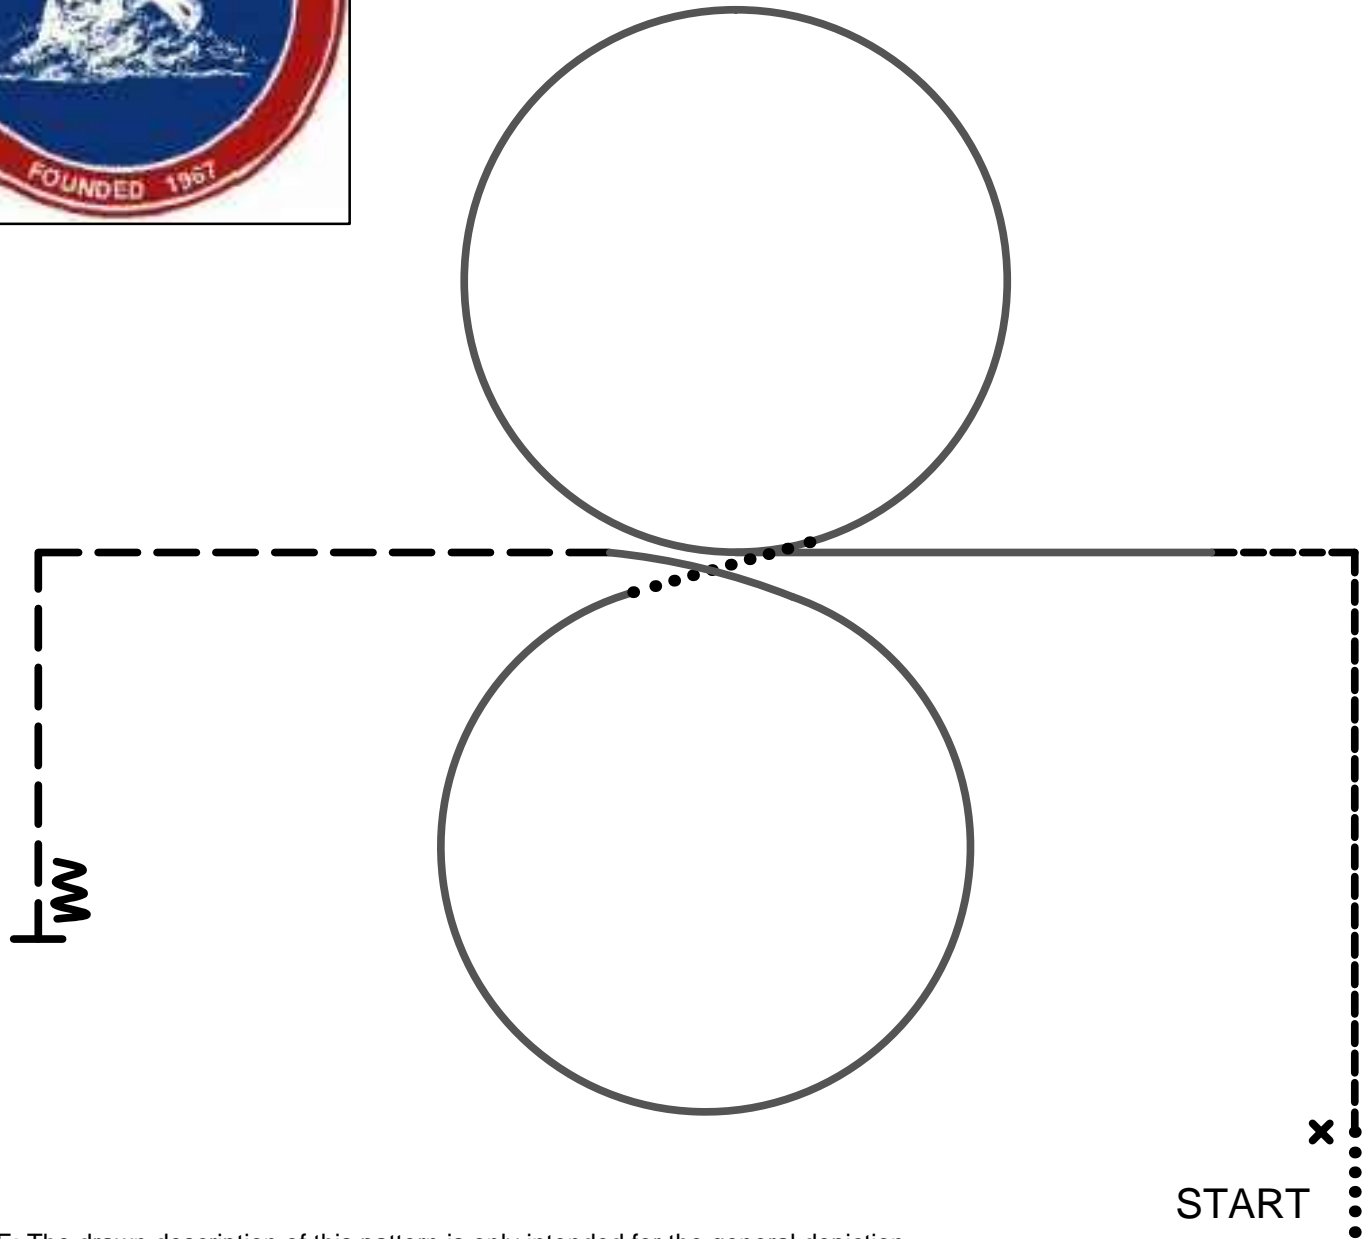

Intermediate H

NOTE: The drawn description of this pattern is only intended for the general depiction of the pattern. Contestants should utilize the arena space to best exhibit their horses.

<ol style="list-style-type: none"> 1. Walk out of line 2. Jog at cone along right side of arena 3. Continue to centerline 4. Jog square corner left and lope right lead 5. Lope right lead circle right 6. Perform simple lead change and circle left 7. Extended jog straight 8. Continue on square turn left 9. Halt, back one horse length 10. Return to lineup 	<p>Walk Jog - - - - - Extended Jog — — — — — Lope _____ Extended Lope _____ Halt ——— Cone x Back Up W</p>
--	--