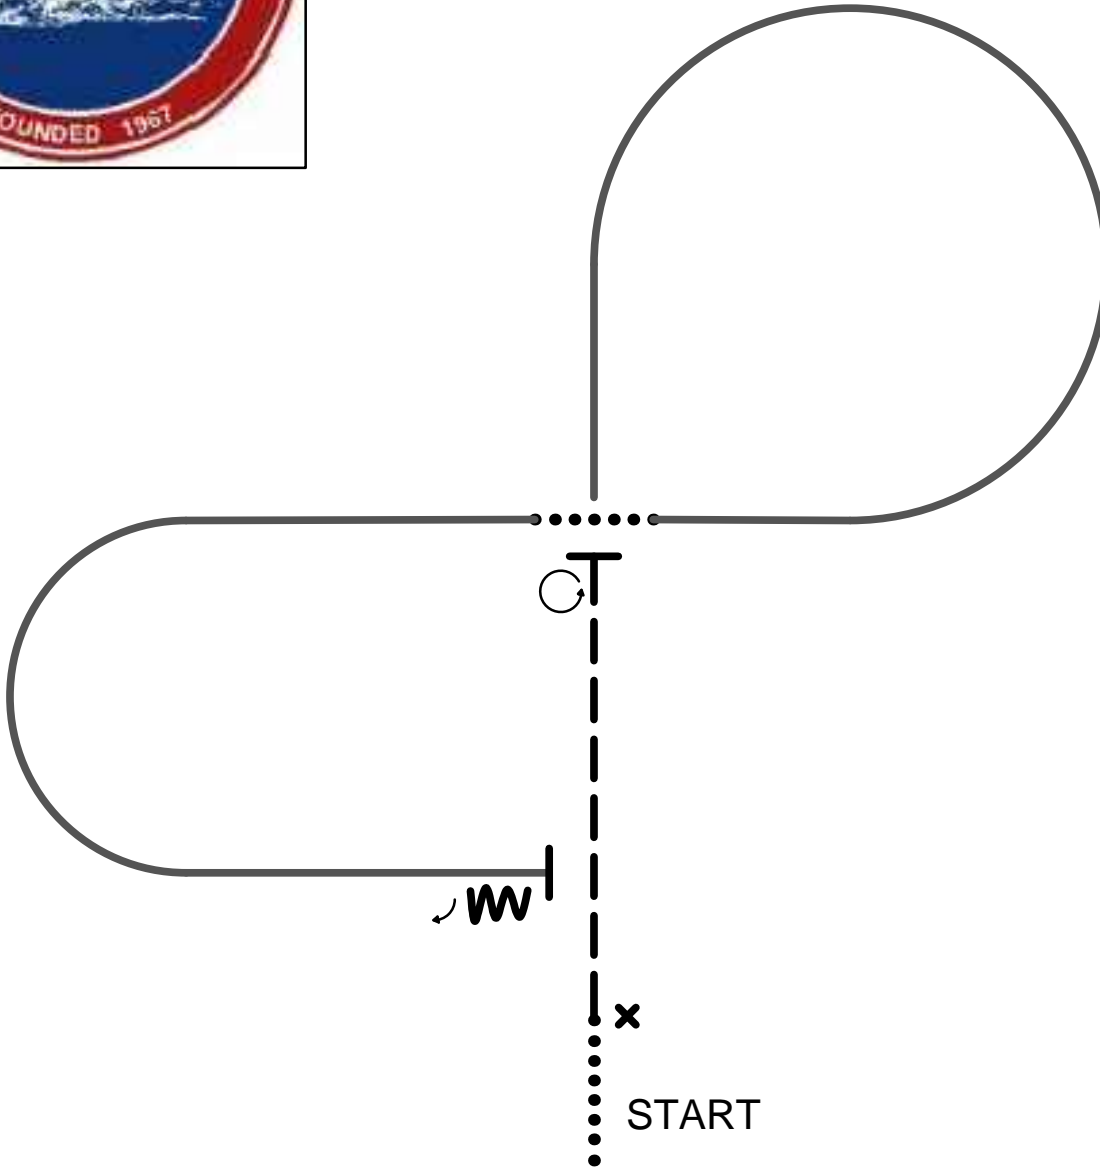

# Intermediate M

NOTE: The drawn description of this pattern is only intended for the general depiction of the pattern. Contestants should utilize the arena space to best exhibit their horses.

<ol style="list-style-type: none"> <li>1. Walk out of line</li> <li>2. Extended jog at cone</li> <li>3. Halt, 360 degree turn left</li> <li>4. Lope right lead in large arc to the right</li> <li>5. Perform a simple lead change</li> <li>6. Continue left lead in arc to left</li> <li>7. Halt, back</li> <li>8. 90 degree turn right</li> <li>9. Return to lineup</li> </ol>	<p>Walk .....          Jog - - - - -          Extended Jog — — — — —          Lope —————          Extended Lope —————          Halt ———           Cone x          Back Up w</p>
---	---