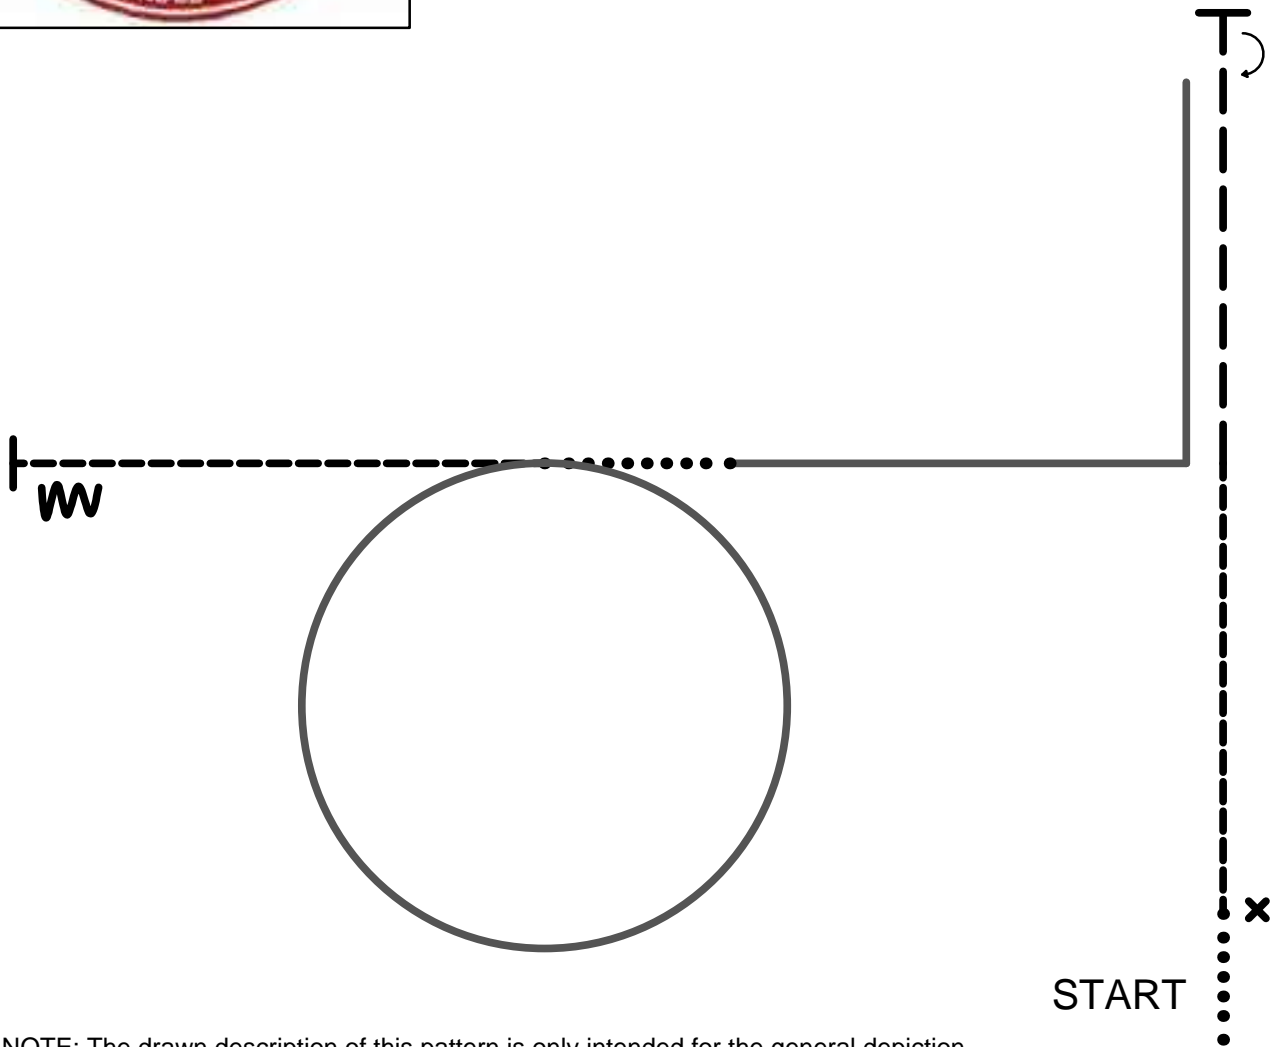

Intermediate J

NOTE: The drawn description of this pattern is only intended for the general depiction of the pattern. Contestants should utilize the arena space to best exhibit their horses.

<ol style="list-style-type: none"> 1. Walk out of line 2. Jog at cone 3. Extend the jog 4. Halt, 180 degree turn right 5. Lope right lead 6. Continue right lead around square turn right 7. Perform a simple lead change 8. Continue left lead in circle left 9. Break to jog and jog straight 10. Halt, back one horse length 11. Return to lineup 	<p>Walk Jog - - - - - Extended Jog — — — — — Lope _____ Extended Lope _____ Halt _____ Cone x Back Up W</p>
---	--