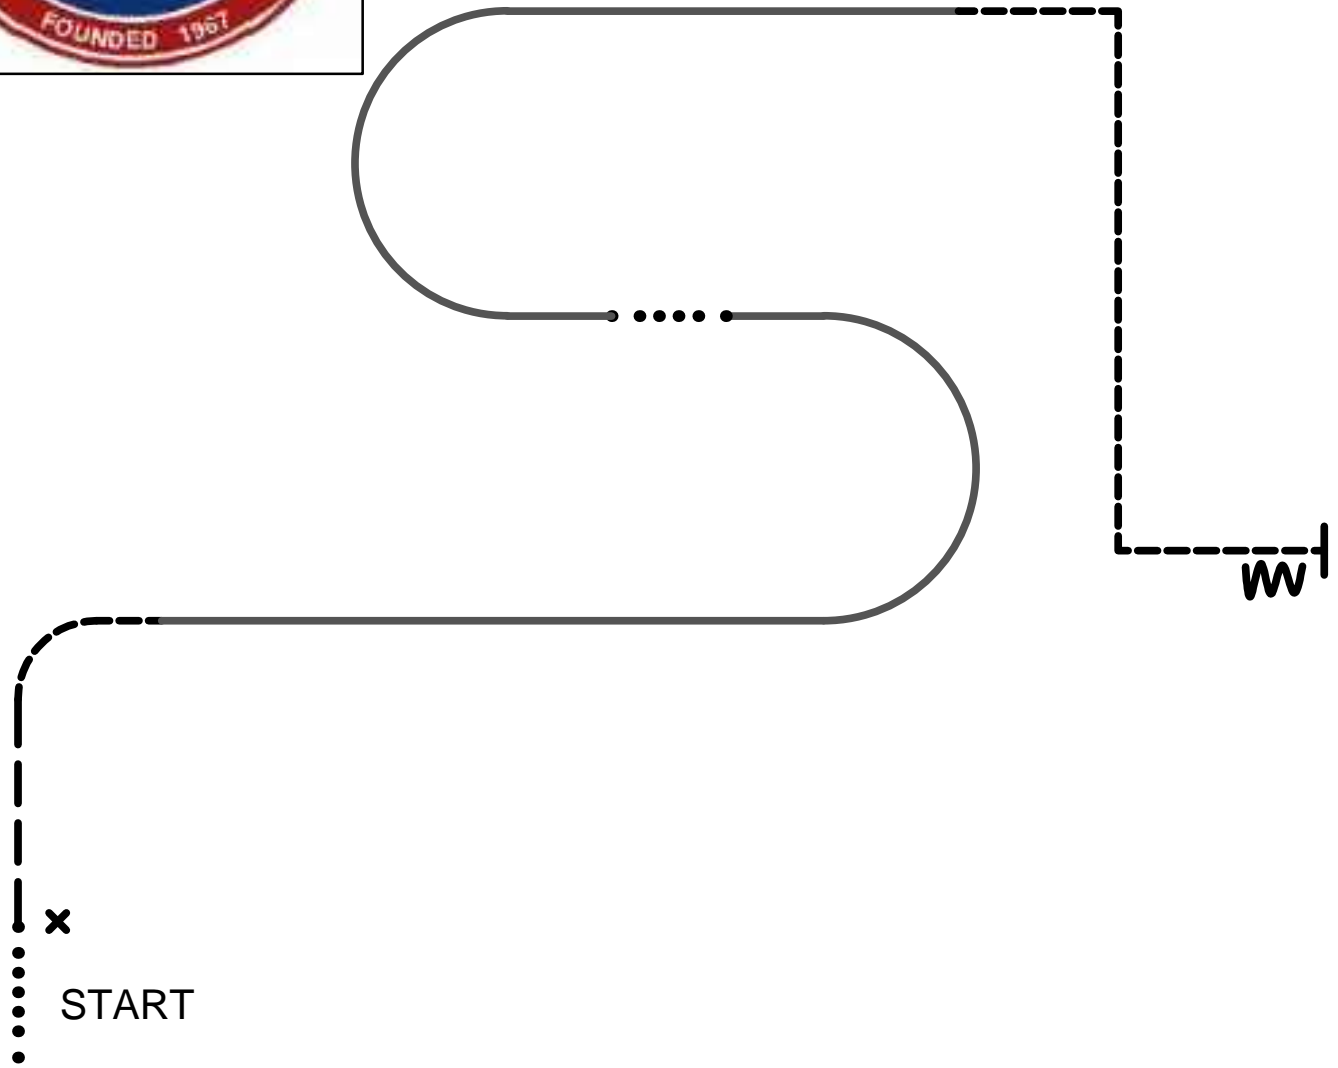

Intermediate I

NOTE: The drawn description of this pattern is only intended for the general depiction of the pattern. Contestants should utilize the arena space to best exhibit their horses.

<ol style="list-style-type: none"> 1. Walk out of line 2. Extended jog straight 3. Slow to normal jog and turn right 4. Lope left lead and arc left 5. Perform a simple lead change 6. Continue right lead lope around arc right 7. Break to jog and jog square corner right 8. Jog square corner left 9. Halt, back 10. Return to lineup 	<p>Walk Jog - - - - - Extended Jog — — — — — Lope ————— Extended Lope ————— Halt ———— Cone x Back Up W</p>
---	---